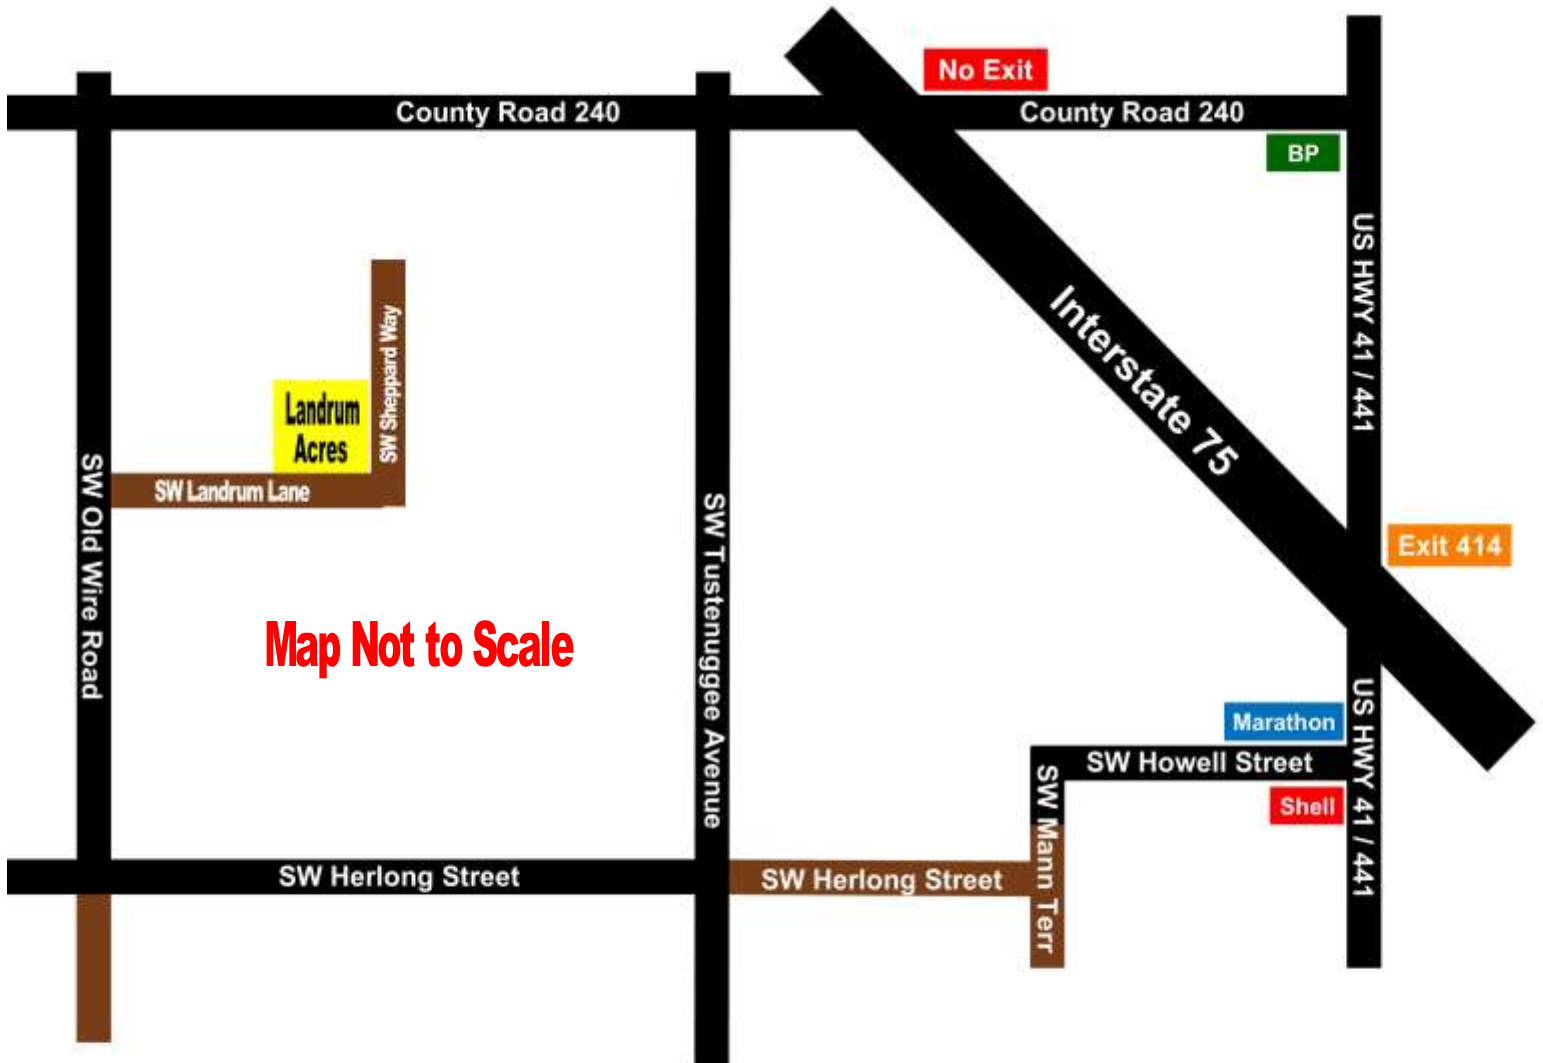

Directions to Landrum Acres

Directions to Landrum Acres

1. Take Interstate 75 to Exit 414
2. At Exit 414, Head North on US HWY 41-441 for 4 1/2 miles to County Road 240 on your LEFT. (There is a BP Gas Station and traffic light.)
3. Turn LEFT onto County Road 240 and go 4.9 miles to SW Old Wire Road on your LEFT.
4. Turn LEFT onto SW Old Wire Road and go 3.2 miles south to SW Landrum Lane on your LEFT.
5. Turn LEFT onto SW Landrum Lane and go 1 mile to SW Shepard Way and turn LEFT.
6. Use Landrum Acres Sales Plat to locate the property.

Address of a home next door for GPS: 1112 Sheppard Road, Lake City, FL 32024