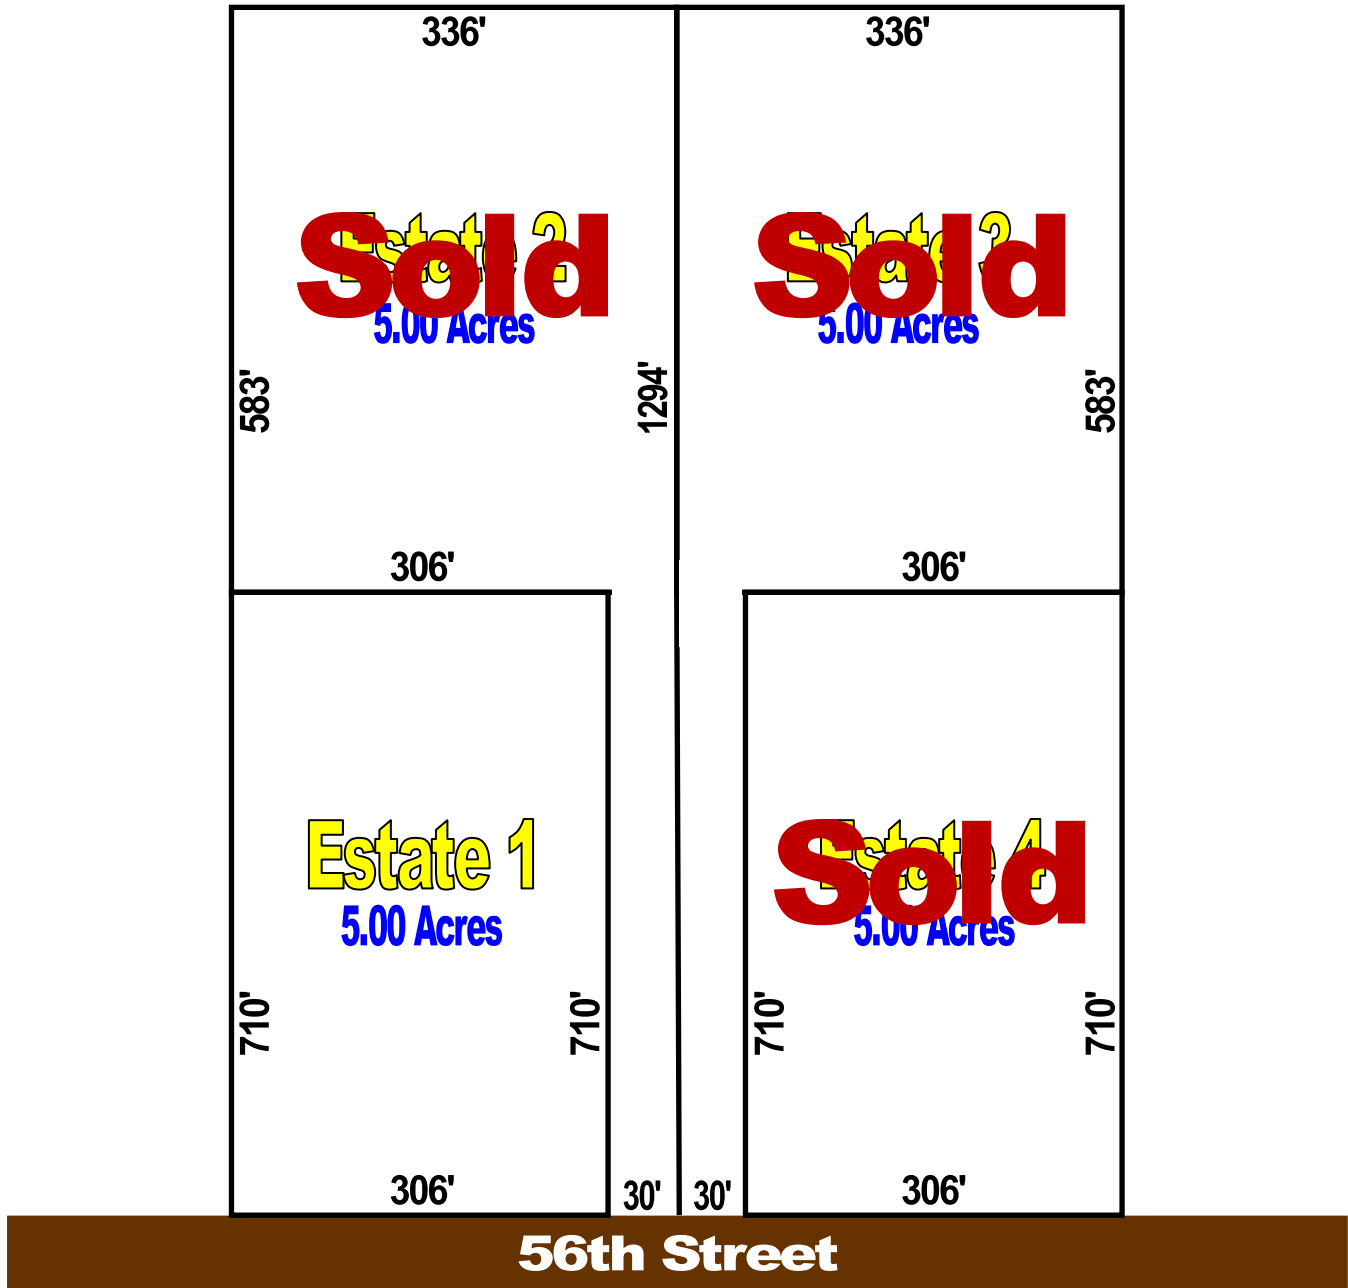

## Fawn Ridge Sales Plat

**Automatic, Non-Qualifying** Seller Financing is available with **NO** Pre-Payment Penalties

Estate	Acreage	Sales Price	Down	Monthly	Rate	Term
1	5.00	\$74,995	\$7,495	\$590	9.50%	25 Years