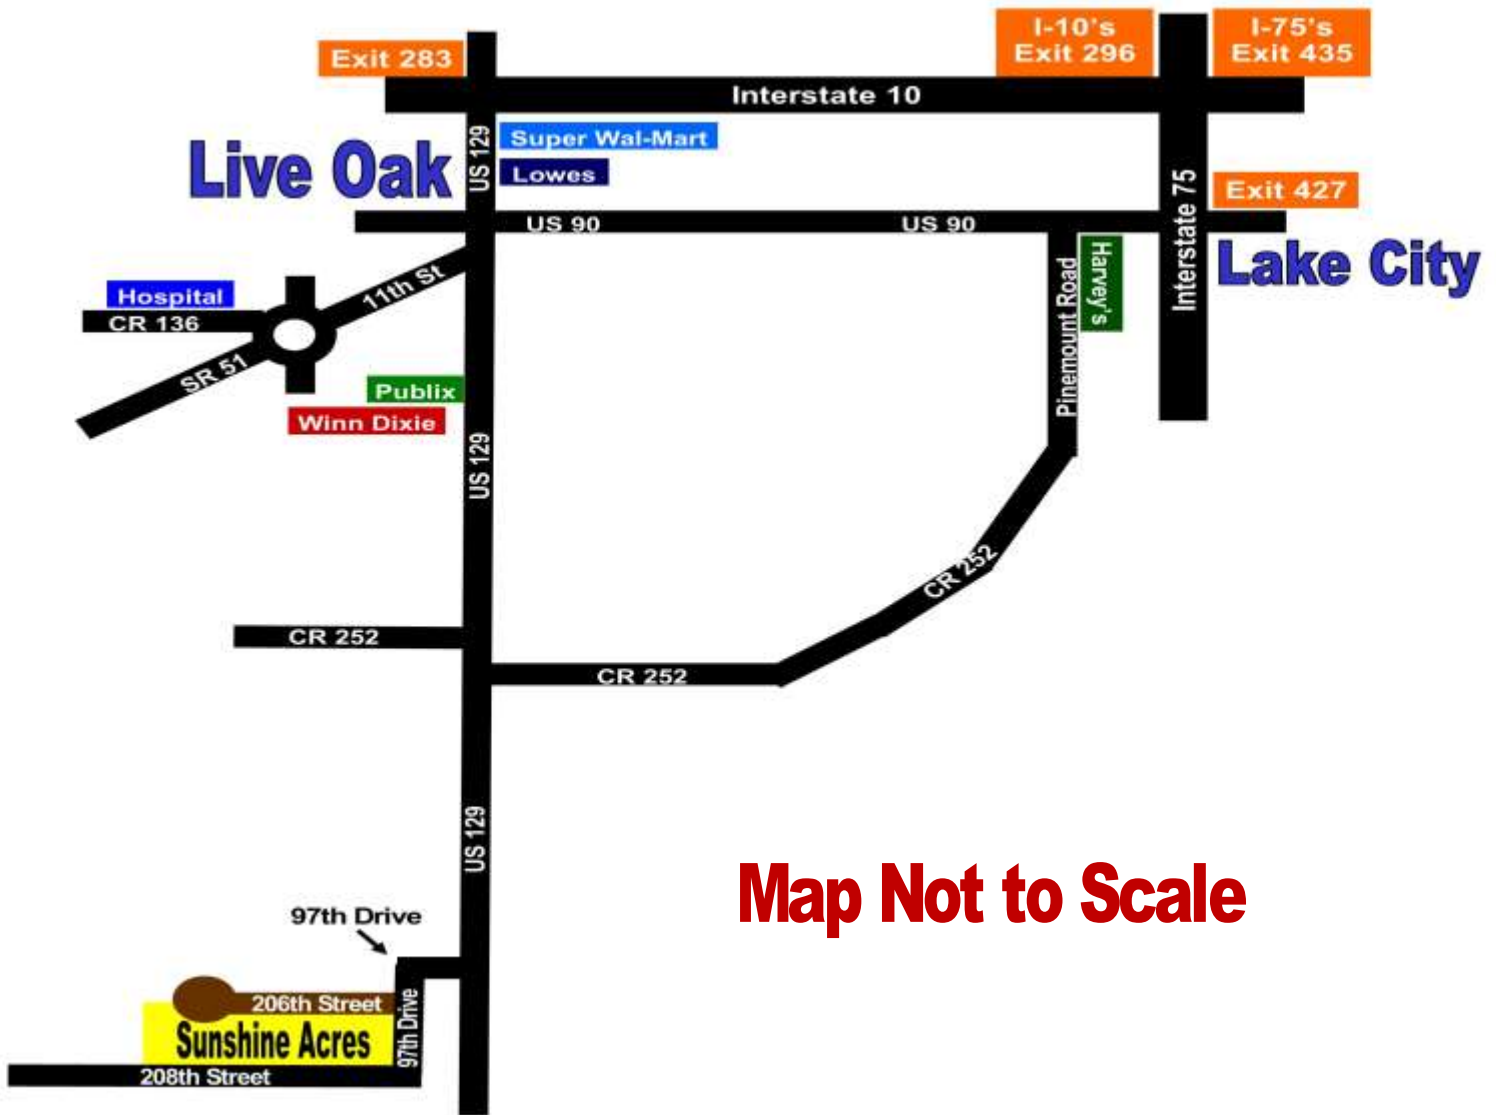

Directions to Sunshine Acres

Map Not to Scale

Directions to Sunshine Acres

1. Take Interstate 10 to Exit 283 (US 129)
2. Take US 129 South to US 90 in downtown Live Oak. Go 16.3 miles south of US 90 on US 129 to 97th Drive on your RIGHT.
3. Turn RIGHT onto 97th Drive which runs into 208th Street.
4. Use the Sunshine Acres Sales Plat to locate the available properties.

Address for GPS of House Next Door : 9788 206th Street, O'Brien, FL 32071