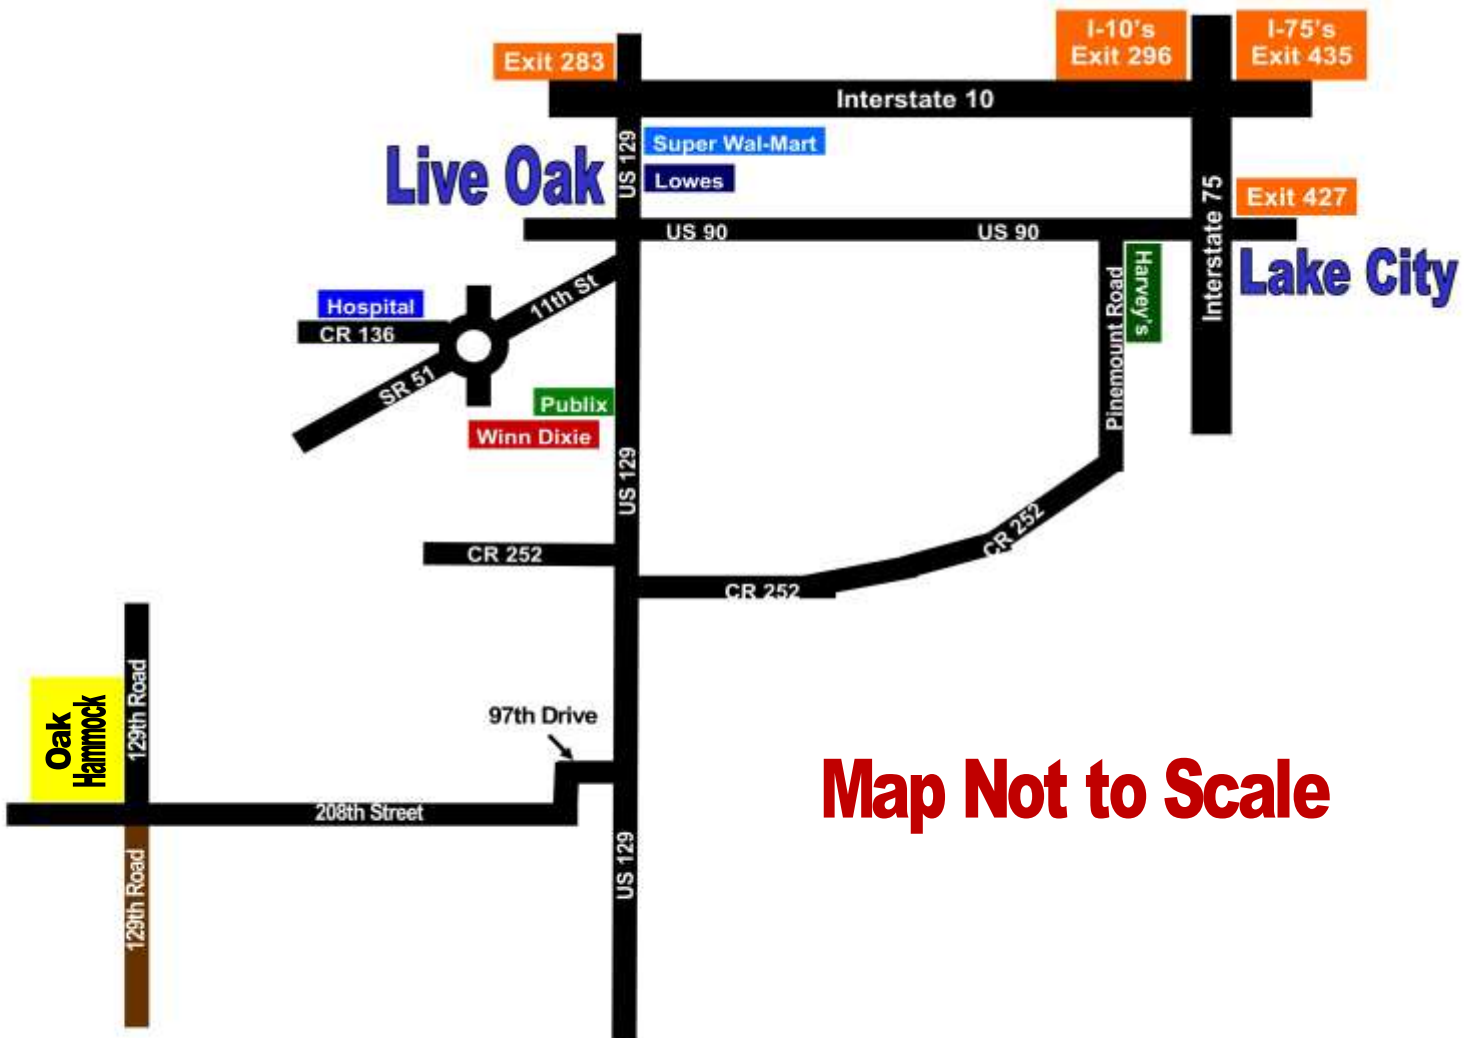

Directions to Oak Hammock

Map Not to Scale

Directions to Oak Hammock

1. Take Interstate 10 to Exit 283 (US 129)
2. Take US 129 South to US 90 in downtown Live Oak. Go 16.3 miles south of US 90 on US 129 to 97th Drive on your RIGHT.
3. Turn RIGHT onto 97th Drive which runs into 208th Street. Continue 4.5 miles on 208th Street to 129th Road Drive on your RIGHT.
4. **Oak Hammock** is located on the corner of 208th Street and 129th Road.

Address of a house next door for GPS : 12993 208th Street, O'Brien, FL 32071