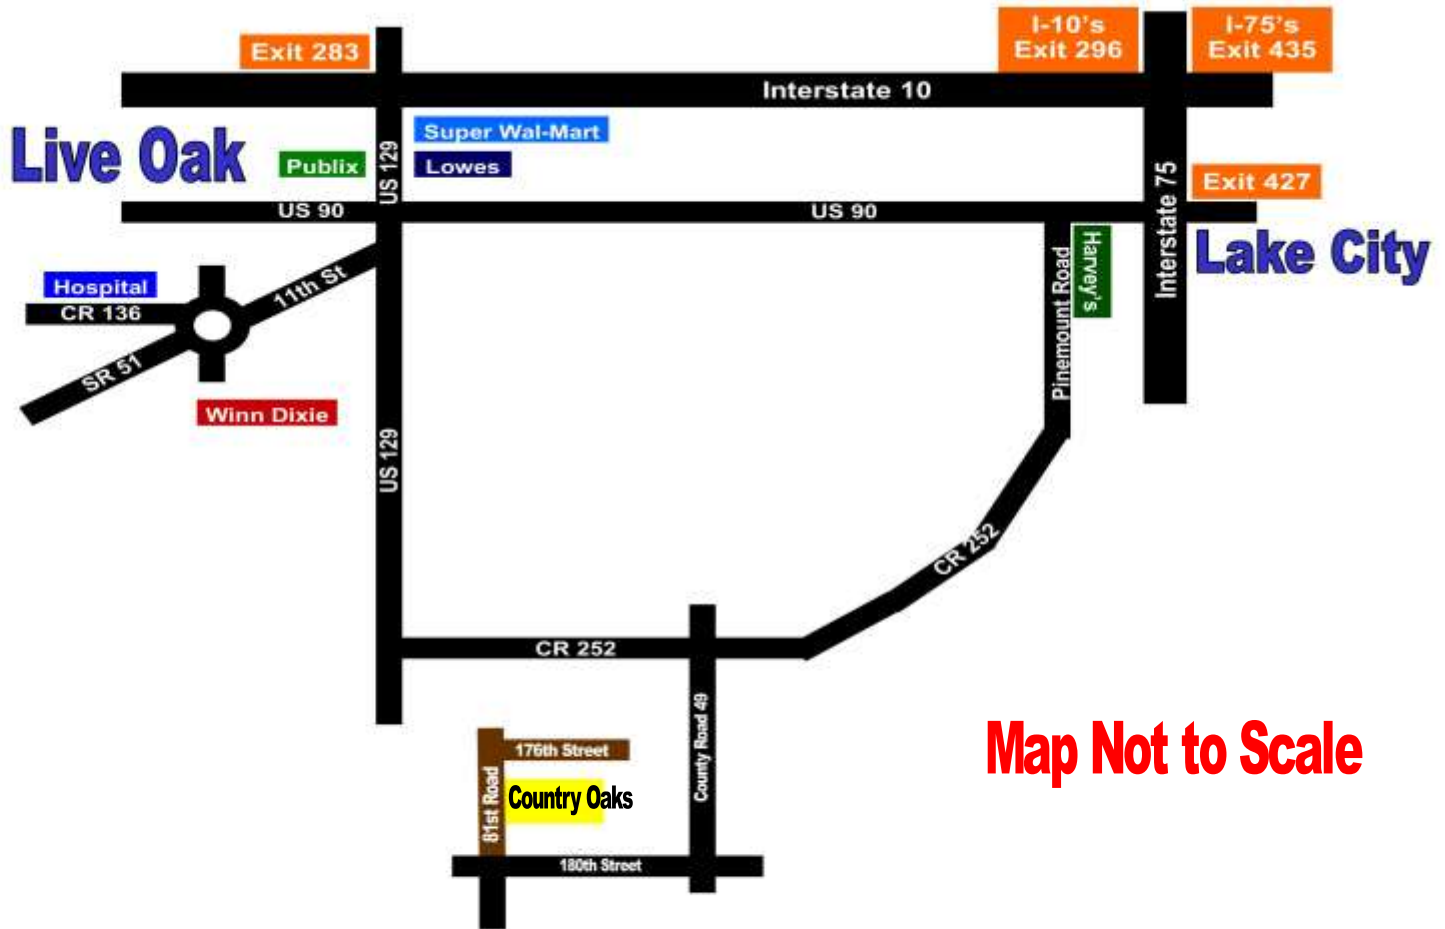

## Country Oaks Directions

## Directions to Country Oaks

1. Take Interstate 75 to Exit 427 (US-90)
2. Take US-90 West (Go 6/10 of a mile to Pine Mount Road on your LEFT)
3. Turn LEFT onto Pine Mount Road / CR-252 and go 13 miles to the County Road 49 Intersection and turn LEFT.
4. Turn LEFT onto County Road 49 and go 3.4 miles to 180th Street on your RIGHT.
5. Turn RIGHT onto 180th Street and go 2 miles 81st Road on your RIGHT.
6. Turn RIGHT onto 81st Road and go 4/10 of a mile to Country Oaks on your RIGHT.
7. Use the **Country Oaks** Sales Plat to locate the available parcels.

**Address of a Home Next Door for GPS: 17680 81st Road, McAlpin, FL 32062**