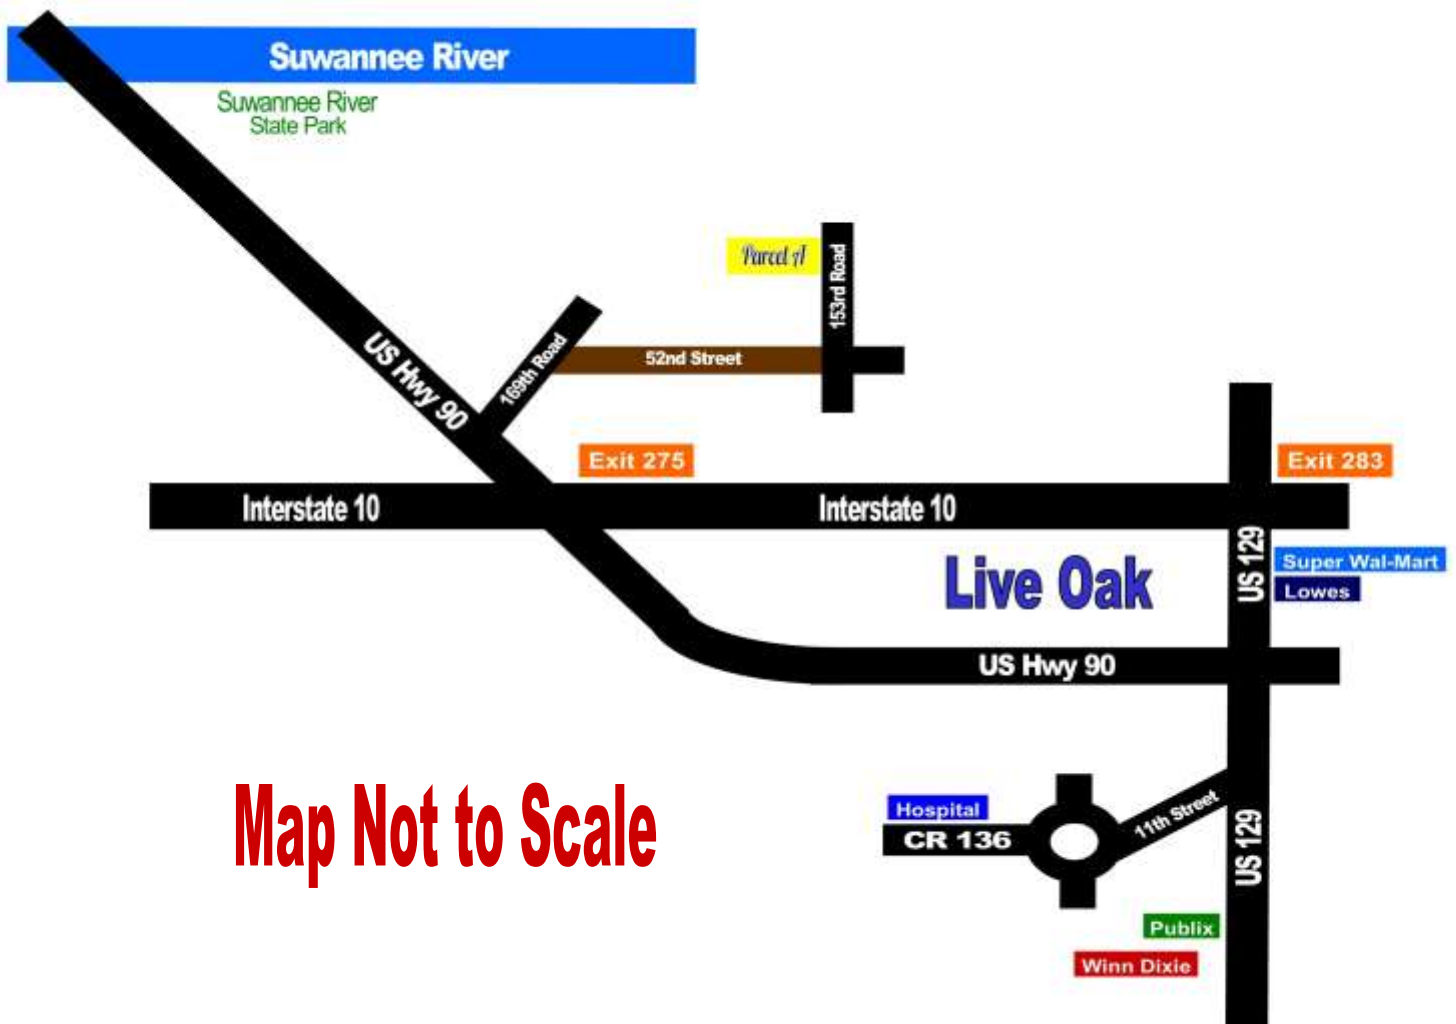

153rd Road Directions

Map Not to Scale

Directions to 153rd Road

1. Take Interstate 10 West to Exit 275 (22 miles from I-75)
2. Take Exit Ramp to US-90
3. Turn LEFT onto US 90 West (Go one quarter of a mile to 169th Road on your RIGHT)
4. Turn RIGHT onto 169th Road (Go 6/10 of a mile to 52nd Street on your RIGHT)
5. Turn RIGHT onto 52nd Street and go 2 miles to 153rd Road.
6. Turn LEFT onto 153rd Road and go 4/10 of a mile to Parcel A on your LEFT.

**Address of a Home in front of Parcel A for GPS:
4831 153rd Road, Live Oak, FL 32060**