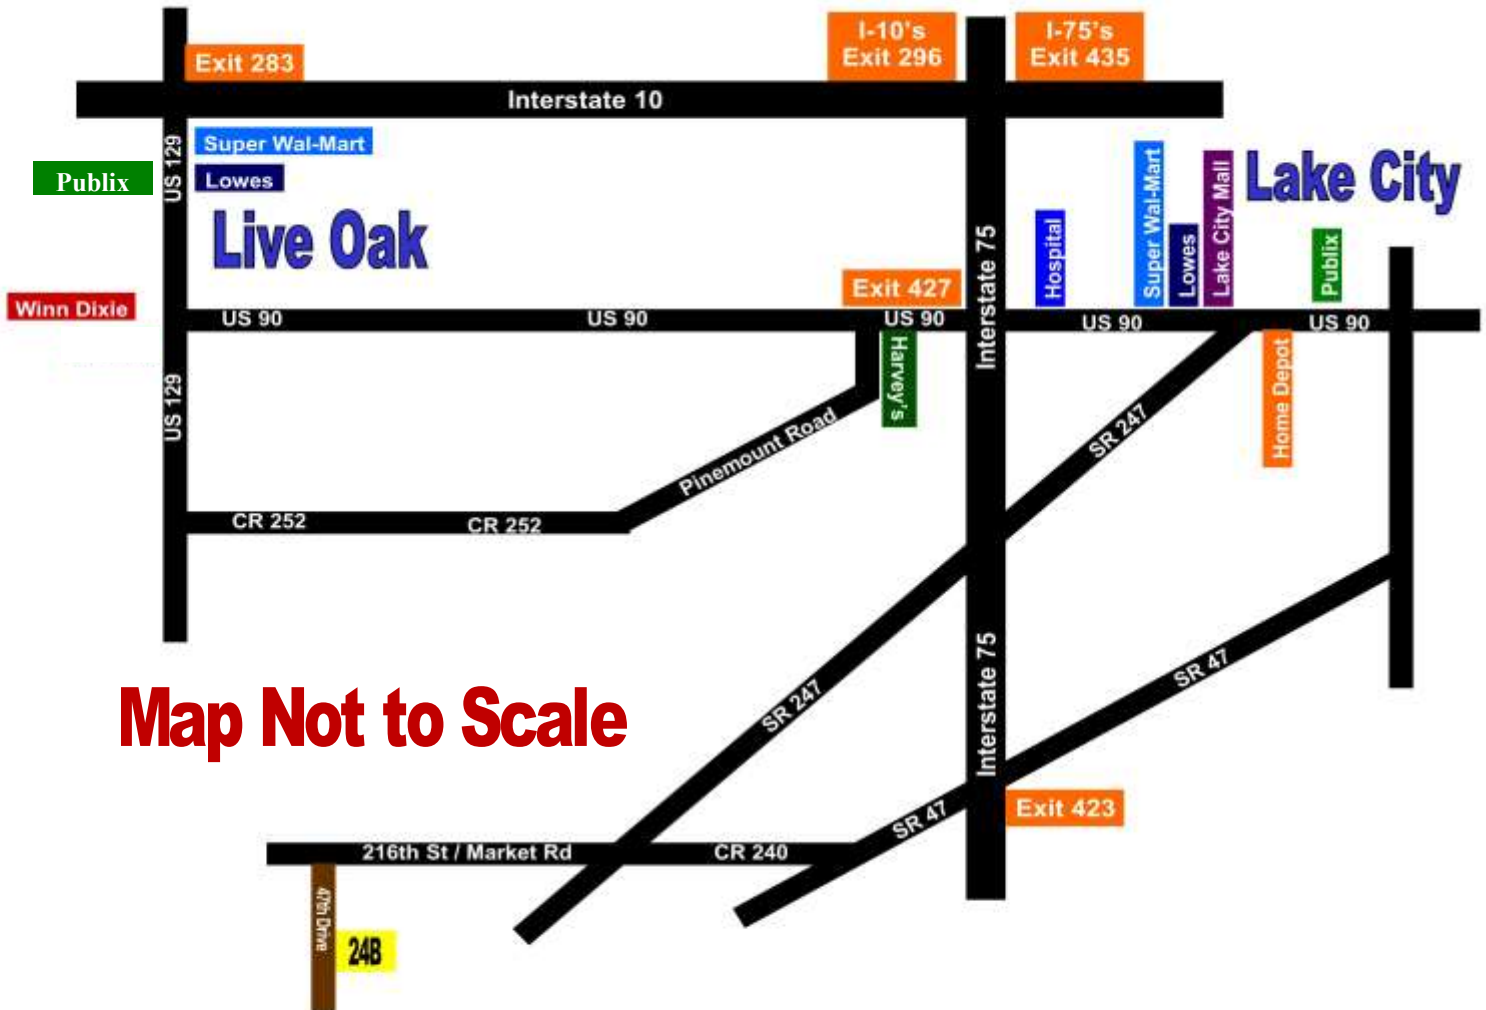

## Suwannee Ranchettes Directions

### Directions to Suwannee Ranchettes

1. From Lake City's Exit 423 off Interstate 75, go southwest 4.5 miles to CR-240.
2. Turn RIGHT (West) onto CR-240 and go 5.9 miles to SR-247.
3. Cross over SR-247 remaining on CR-240. (When you cross SR-247 you leave Columbia County and enter Suwannee County. CR-240 is the road you continue West on but it changes to Suwannee County names which are Market Road or 216th Street.)
4. You will go 3 miles on CR-240/Market Road/216th Street after crossing SR-247 to 47th Drive on your LEFT.
5. Turn LEFT onto 47th Drive and go 5/10 of a mile to Estate 24B on your LEFT.

**Address of a Home on Estate 23B for GPS: 22038 47th Drive, Lake City, FL 32024**