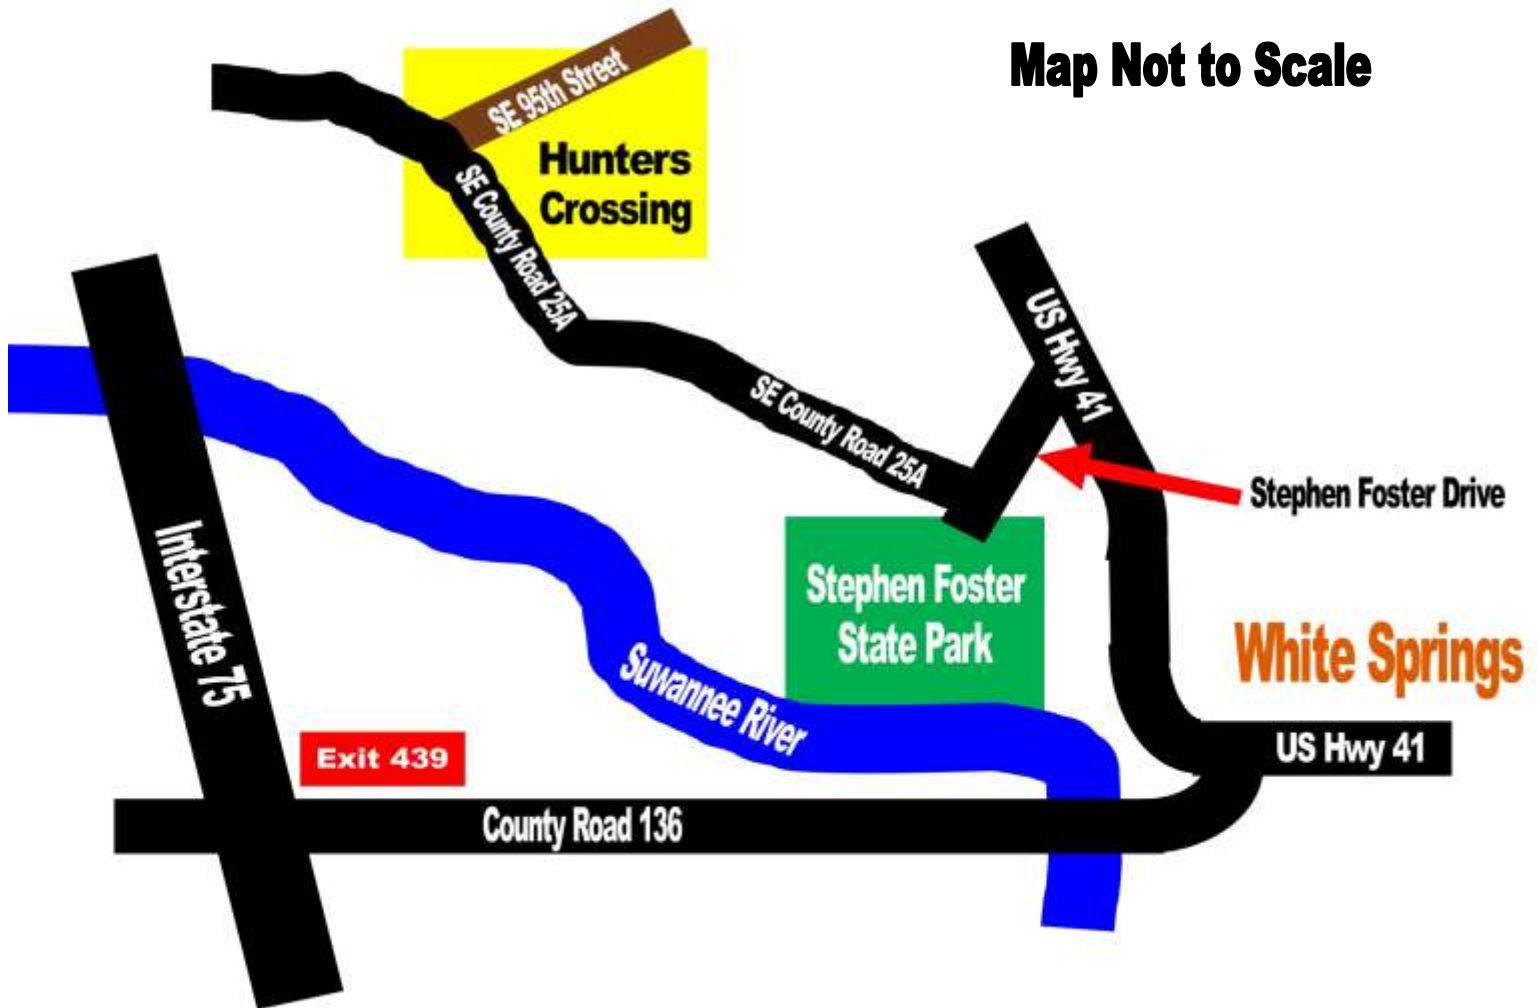

Hunters Crossing Directions

Directions to Hunters Crossing

1. Take Interstate 75 to Exit 439 (CR-136 Exit at White Springs)
2. Take County Road 136 East for 3 miles into White Springs.
3. Take US Hwy 41 North for 1.5 miles to Stephen Foster Drive on your LEFT.
4. Turn LEFT onto Stephen Foster Drive and go 6/10 of a mile to SE County Road 25A on your RIGHT (just before the State Park Entrance)
5. Turn RIGHT onto SE County Road 25A and go 4.2 miles SE 95th Street on your RIGHT.
6. Use the Hunters Crossing Sales Plat to located the properties.

Address of Home Across the Street: 15211 SE County Road 25A, White Springs, FL 32096