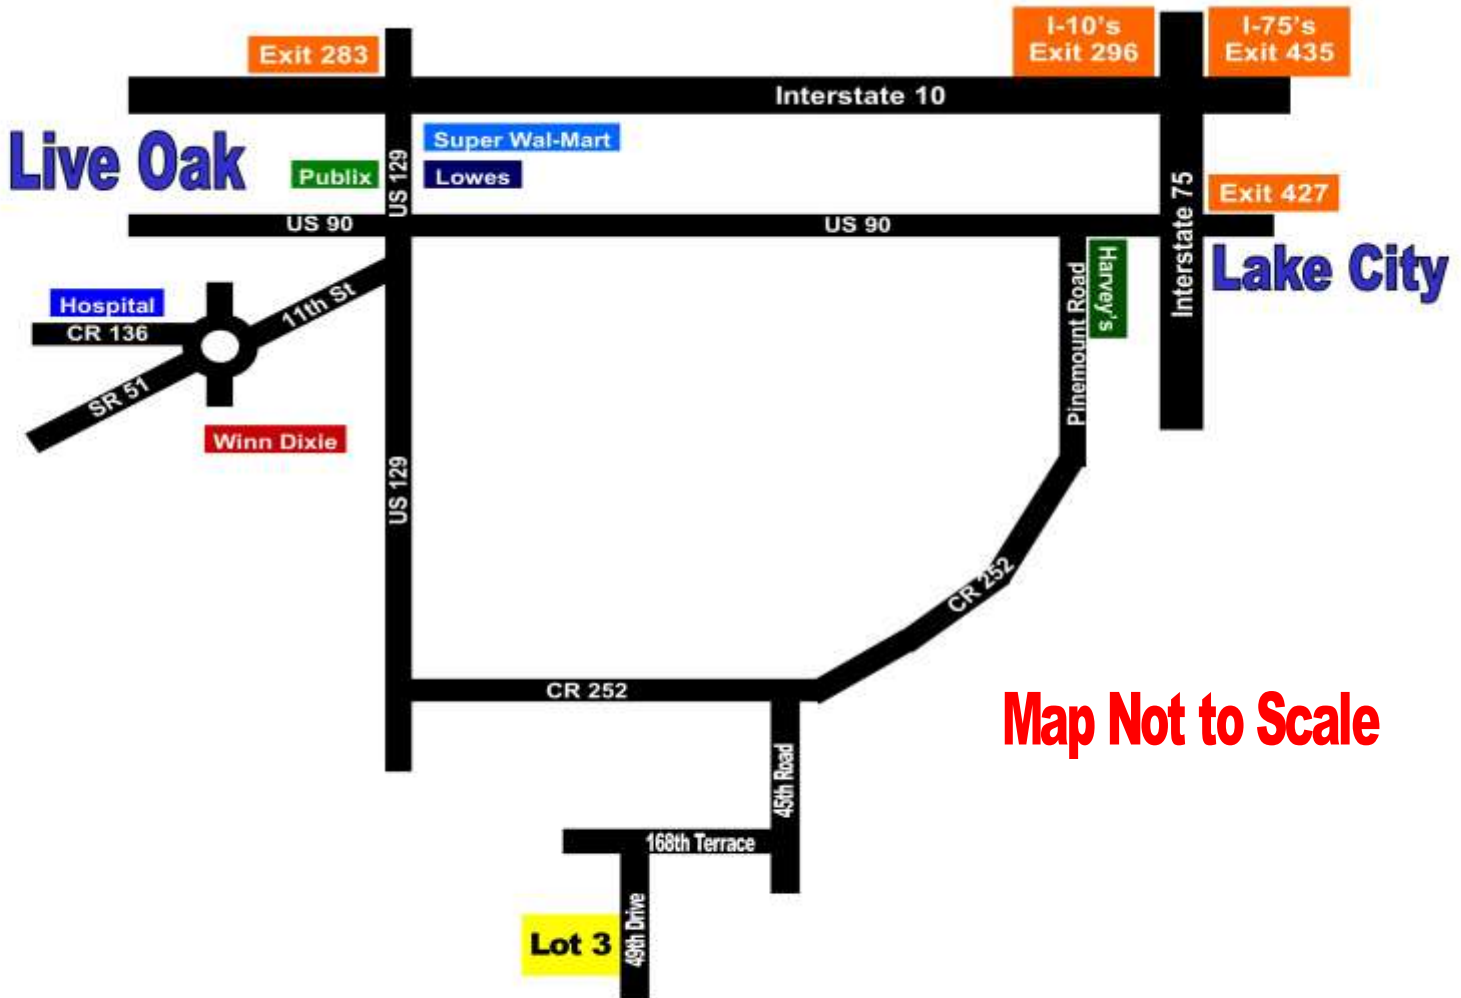

### Beulah Estates Directions

### Directions to Beulah Estates - Lot 3

1. Take Interstate 75 North to Exit 427 (Lake City)
2. Turn LEFT onto US 90 West (Go 1.3 miles to SW Pinemount / CR 252)
3. Turn LEFT onto SW Pinemount / CR 252 (Go 8.1 miles to 45th Road on your LEFT)
4. Turn LEFT onto 45th Road (Go 1 mile to 168th Terrace on your RIGHT)
5. Turn RIGHT onto 168th Terrace and go 1/2 of a mile to 49th Drive on your LEFT.
6. Turn LEFT onto 49th Drive and go 2/10 of a mile to Lot 3 on your RIGHT.

**Address of Home a Home on Lot 5 for GPS: 17075 49th Drive, Wellborn, FL 32094**