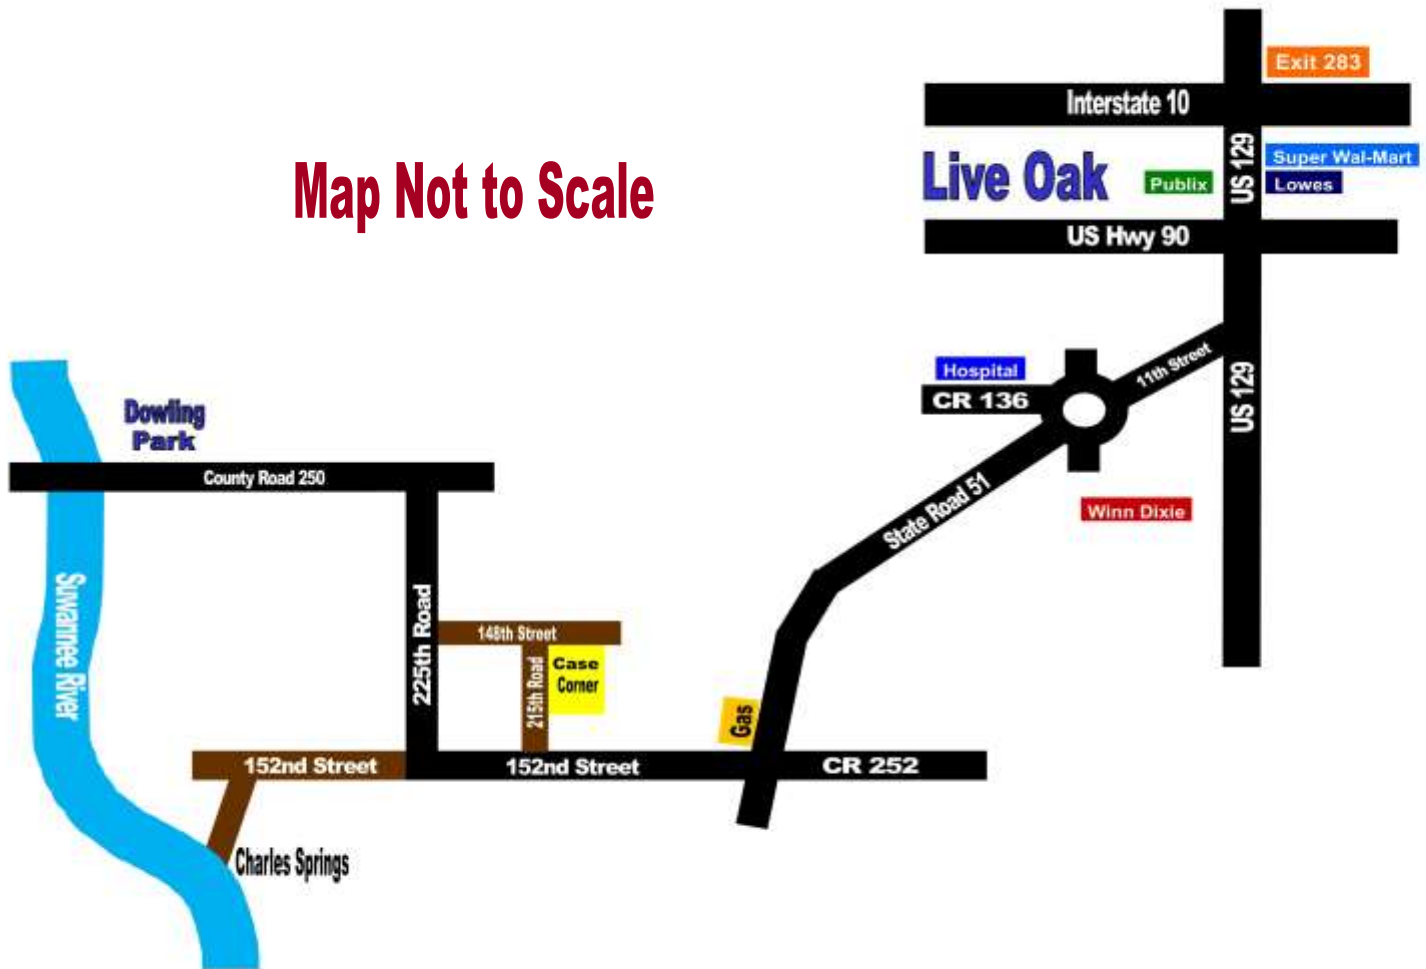

### Case Corner Directions

**Map Not to Scale**

### Directions to Case Corner

1. Take Interstate 10 to Exit 283 (14 miles West of Interstate 75)
2. Take Exit Ramp to US-129
3. Take US 129 South into Live Oak (Go approximately 4 miles to 11th St SW / SR 51 on your RIGHT)
4. Go around the traffic circle and continue on SR 51 towards Mayo (Go 13 miles to 152nd Street on your RIGHT - Gas Station on the corner)
5. Turn RIGHT onto 152nd Street and go 2.8 miles to 215th Road on your RIGHT.
6. Turn RIGHT onto 215th Road and go 3/10 of a mile to Case Corner on your RIGHT.
7. Use the Case Corner Sales Plat to locate Estates 1 thru 4.

**Address of a home across the street from Estate 1 for GPS:**

**21387 148th Street, Live Oak, FL 32060**