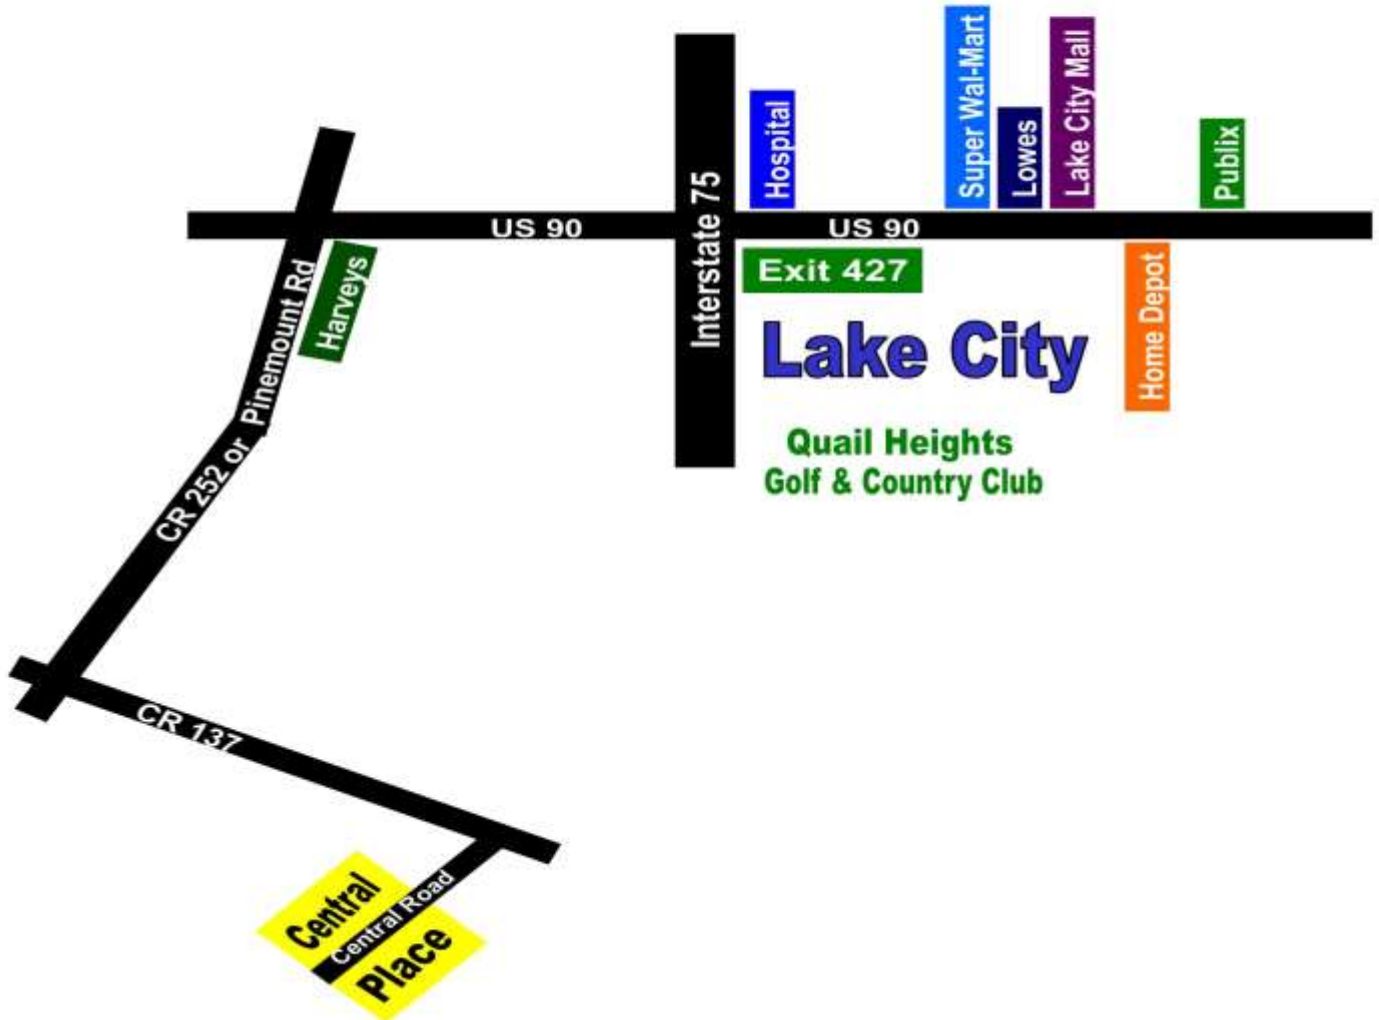

## Directions to Central Place

### Directions to Central Place

1. Take I-75 North to Exit 427 (Lake City)
2. Turn LEFT onto US 90 West (Go 1.3 miles to SW Pinemount / CR 252)
3. Turn LEFT onto SW Pinemount / CR 252 (Go 7.6 miles to CR 137 at 4-way stop)
4. Turn LEFT onto CR 137 (Go 4 miles to Central Road on your RIGHT)
5. Turn RIGHT onto Central Road and go 8/10 of a mile and Central Place will be on your RIGHT and LEFT. (Use the Central Place Sales Plat to locate the estates)

**Address for GPS of House Next to property: 4780 Central Road, Wellborn, FL 32094**