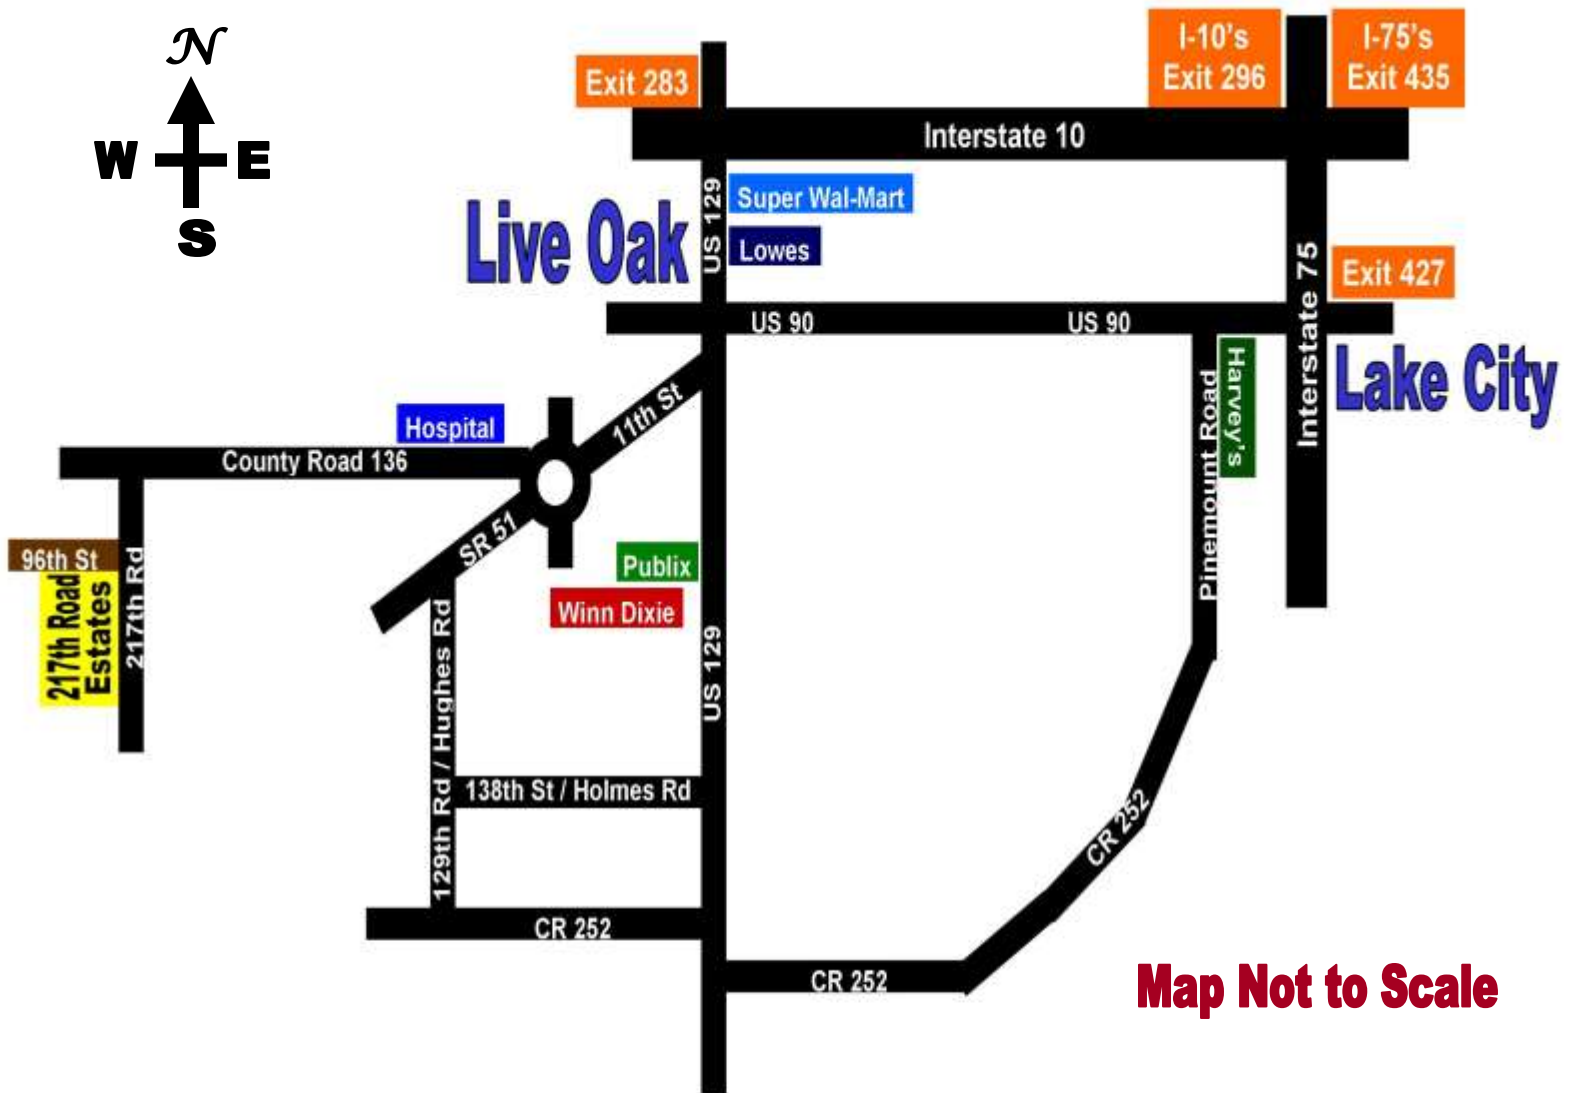

217th Road Estates

Directions to 217th Road Estates

1. Take I-10 West to Exit 283 (14 miles from I-75)
2. Take Exit Ramp to US-129
3. Turn LEFT onto US 129 South (Go approximately 4 miles to 11th St SW / SR 51 on your RIGHT)
4. Go around the traffic circle and continue on CR 136 (Go 12 miles to 217th Road on your LEFT)
5. Turn LEFT onto 217th Road and go 1 mile to 96th Street. (On your RIGHT)
6. Parcel 2 is on the corner of 96th Street and 217th Road.

Address of a home down the street from Parcel 2: 21963 96th Street, Live Oak, FL 32060