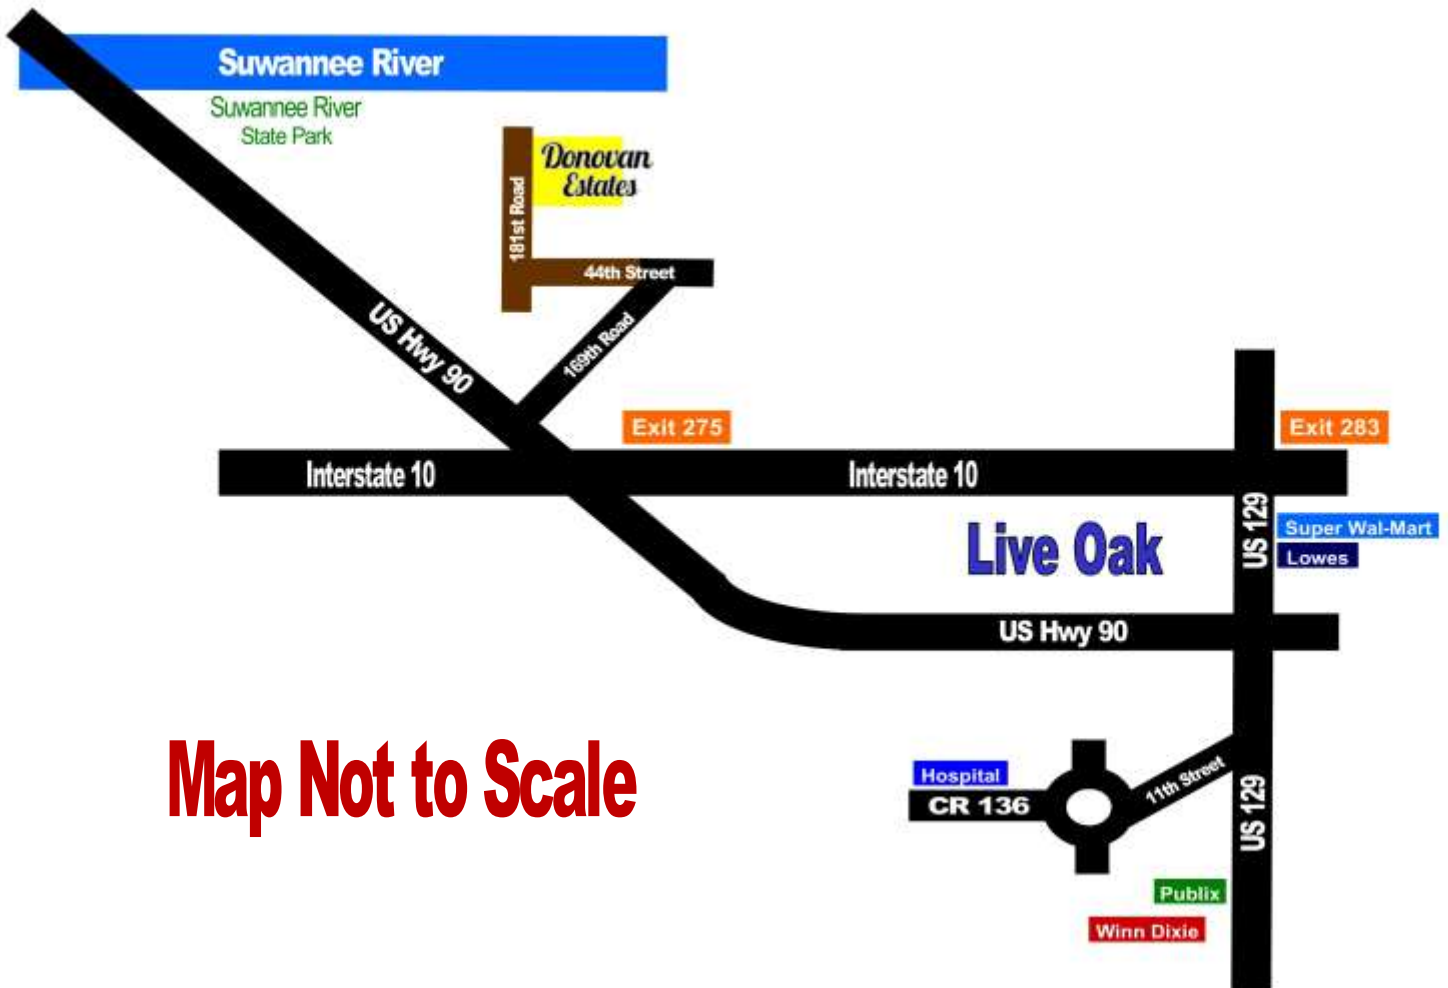

Donovan Estates Directions

Map Not to Scale

Directions to Donovan Estates

1. Take Interstate 10 West to Exit 275 (22 miles from I-75)
2. Take Exit Ramp to US-90
3. Turn LEFT onto US 90 West (Go one quarter of a mile to 169th Road on your RIGHT)
4. Turn RIGHT onto 169th Road (Go 1.6 mile and 169th Road dead ends to 44th Street)
5. Turn LEFT onto 44th Street and go 1.50 miles to 181st Road.
6. Turn RIGHT onto 181st Road and go 2/10 of a mile to Donovan Estates on your RIGHT.

Address of Home 3/10 of a mile North of Donvoan Estates for GPS:

4025 181st Road, Live Oak, FL 32060