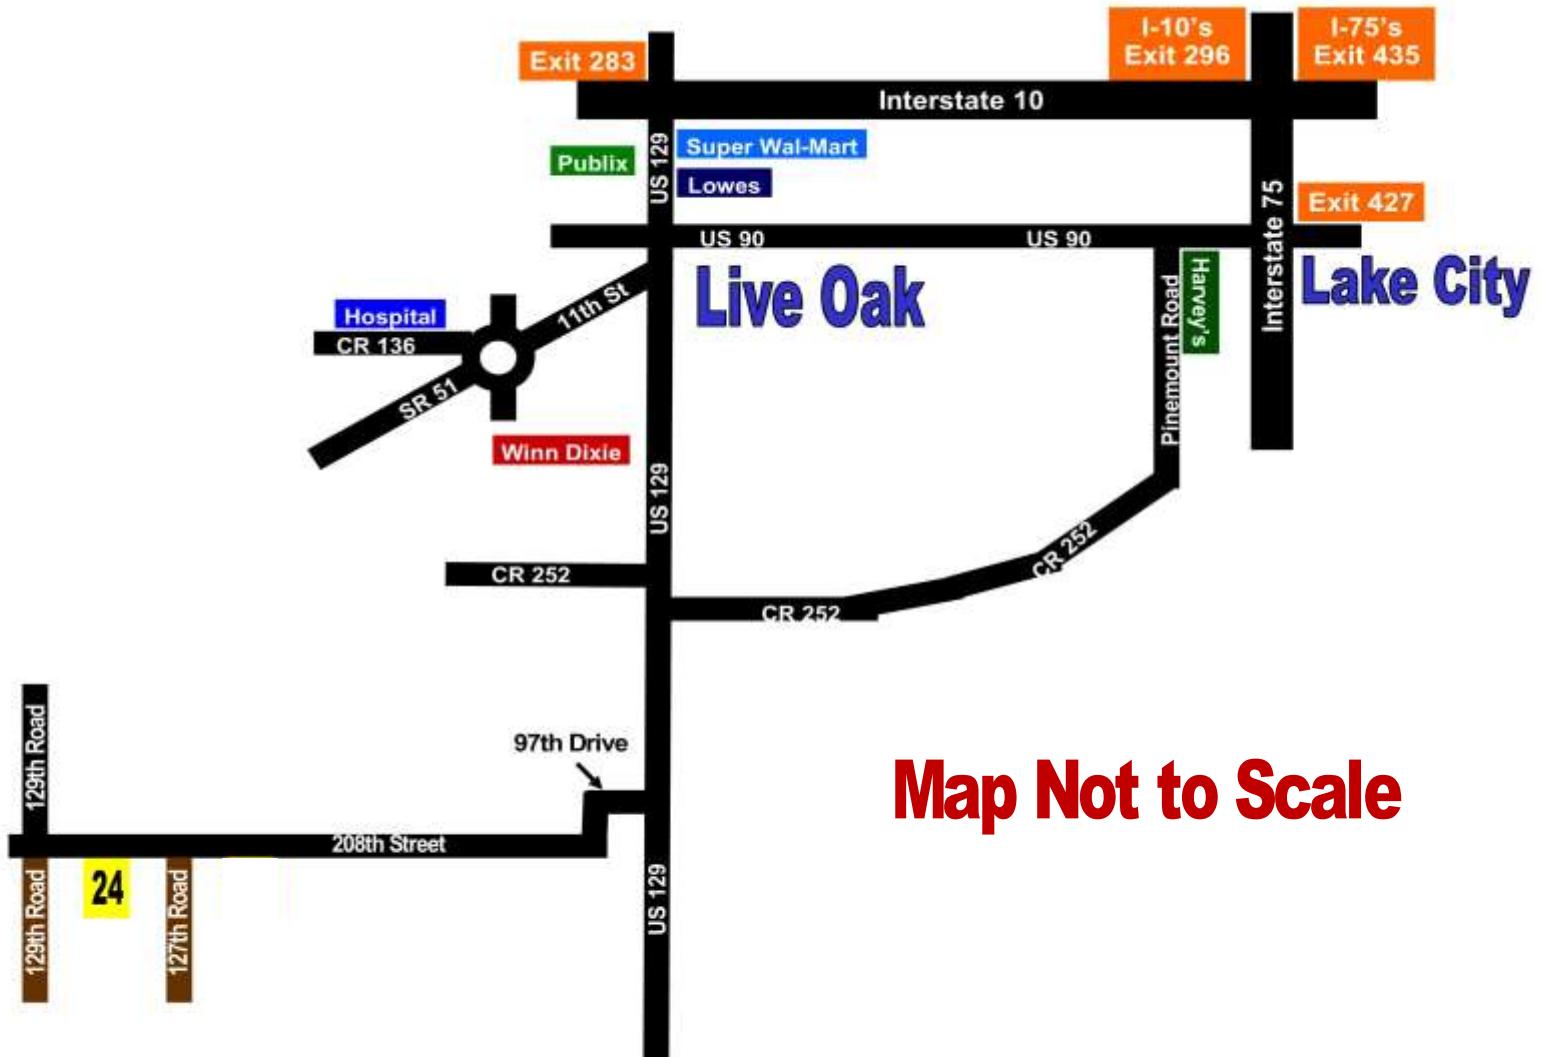

### The Timbers Directions

**Map Not to Scale**

### Directions to The Timbers Lot 24

1. Take Interstate 10 to Exit 283 (US 129)
2. Take US 129 South to US 90 in downtown Live Oak. Go 16.3 miles south of US 90 on US 129 to 97th Drive on your RIGHT.
3. Turn RIGHT onto 97th Drive which runs into 208th Street. Continue 4.5 miles on 208th Street to Lot 24 on your LEFT.

Address of a house next door to Lot 24 for GPS : **12748 208th Street, O'Brien, FL 32071**