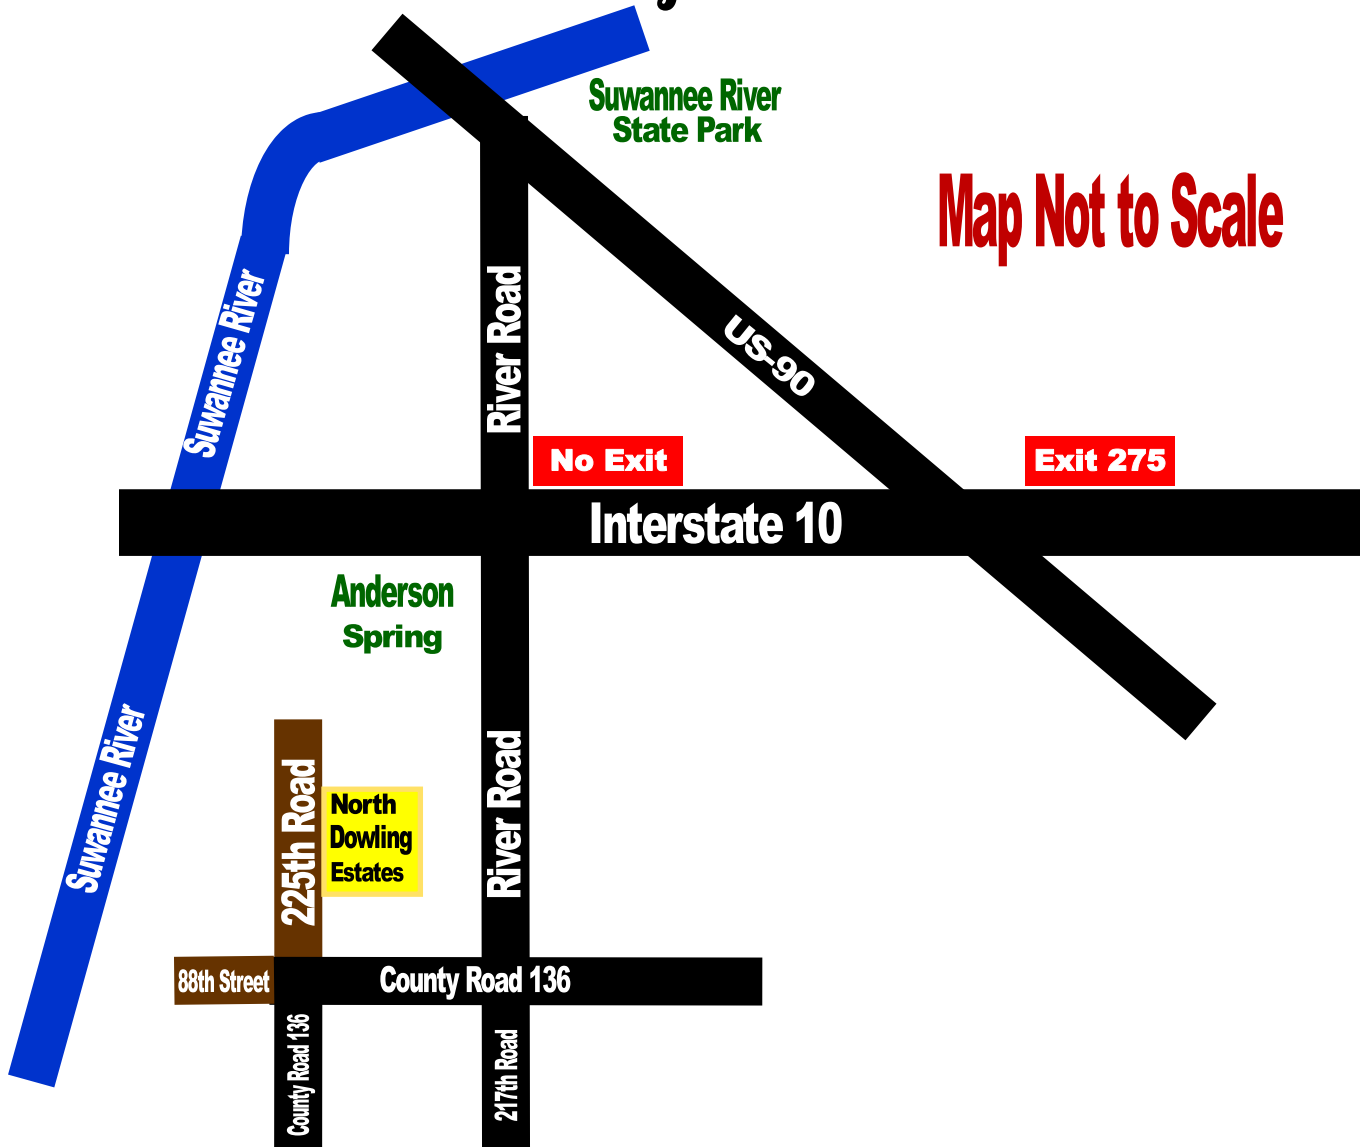

North Dowling Estates Directions

Directions to North Dowling Estates

1. Take Interstate 10 to Exit 275 (22 miles west of Interstate 75)
2. Take Exit Ramp to US-90
3. Turn LEFT onto US-90 West (Go 5.5 miles to River Road on your LEFT. The last paved road on the left before reaching the Suwannee River)
4. Turn LEFT onto River Road and go 2 miles crossing over Interstate 10 and another 4.6 miles to County Road 136 (at the stop sign)
5. Turn RIGHT onto County Road 136 and go 1 mile to 225th Road on your RIGHT.
6. Turn RIGHT onto 225th Road and go 3/10 of a mile to North Dowling Estates on your RIGHT.

Address of a home next to Parcel D for GPS: 8608 225th Road, Live Oak, FL 32060