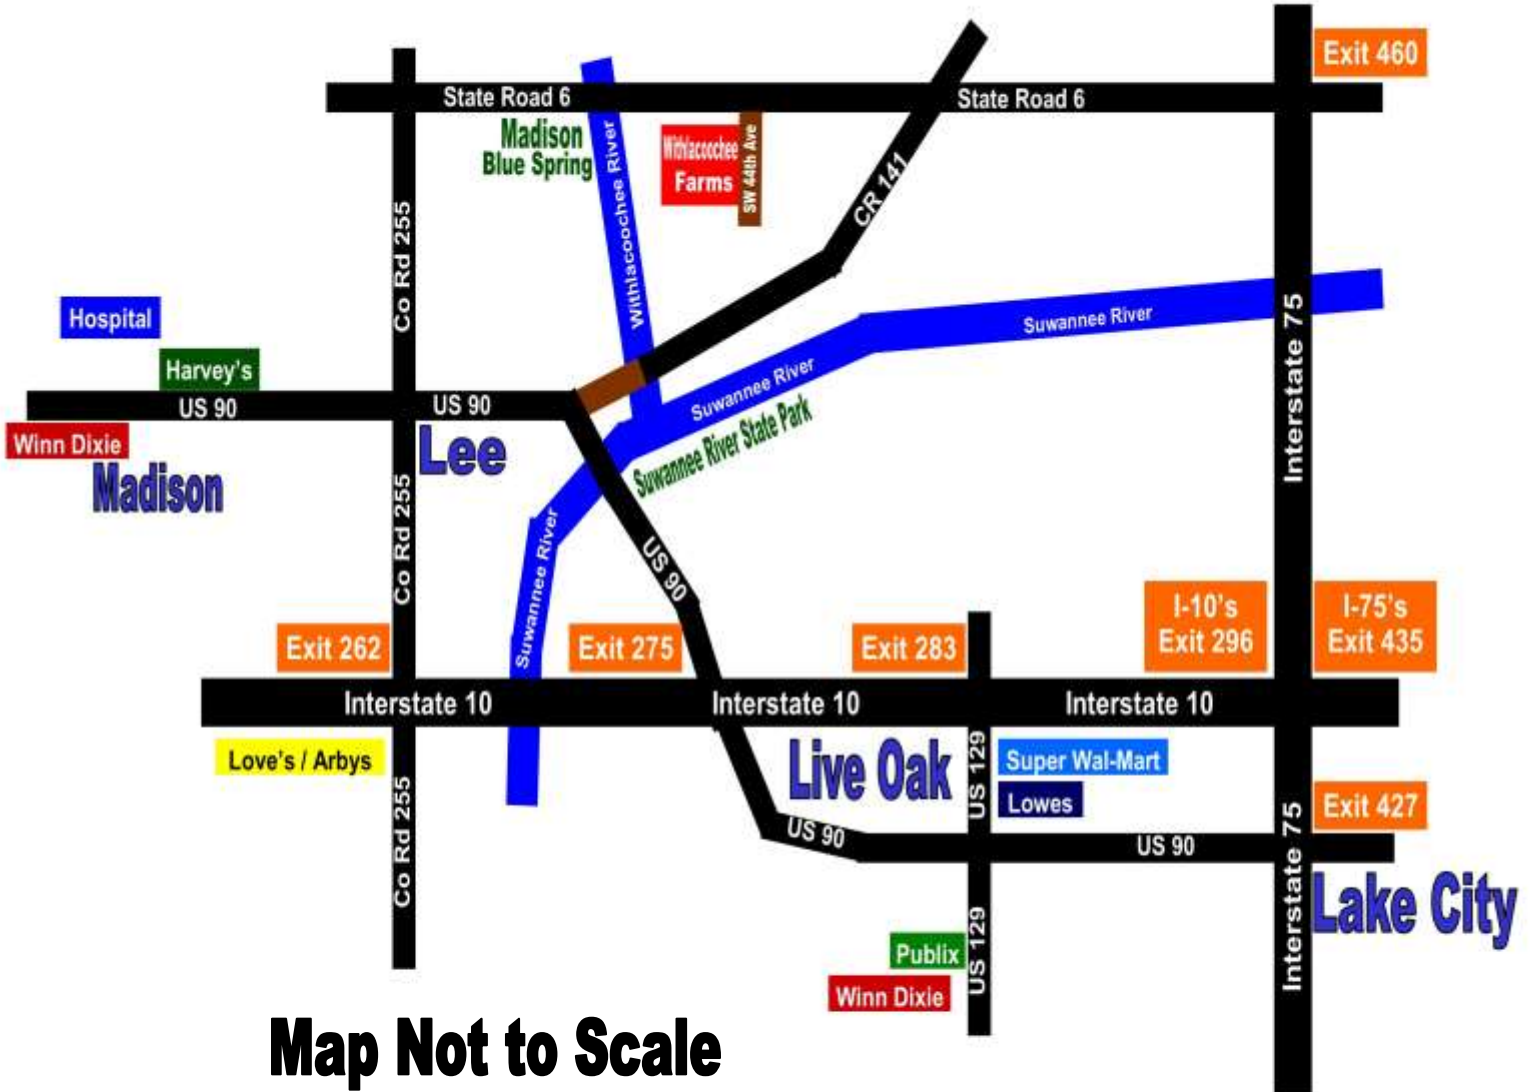

Jim Jean Real Estate

Lic. Real Estate Broker
1-800-722-5326

4131 NW 28th Lane, Suite 1, Gainesville, FL 32606 ♦ www.JimJean.com ♦ Cell: 352-339-4487

Withlacochee Farms Directions

Directions to Withlacochee Farms

1. Take Interstate 75 to State Road 6 at Exit 460
2. Take State Road 6 West for 7.5 miles to SW 44th Avenue on your LEFT.
3. Turn LEFT onto SW 44th Avenue and go 5/10 of a mile to SW 54th Way on your RIGHT.
4. Turn RIGHT onto SW 54th Way and go 2/10 of a mile to Estate on your LEFT.

Address for Withlacochee Farms - Estate 8: 4247 SW 54th Way, Jasper, FL 32052