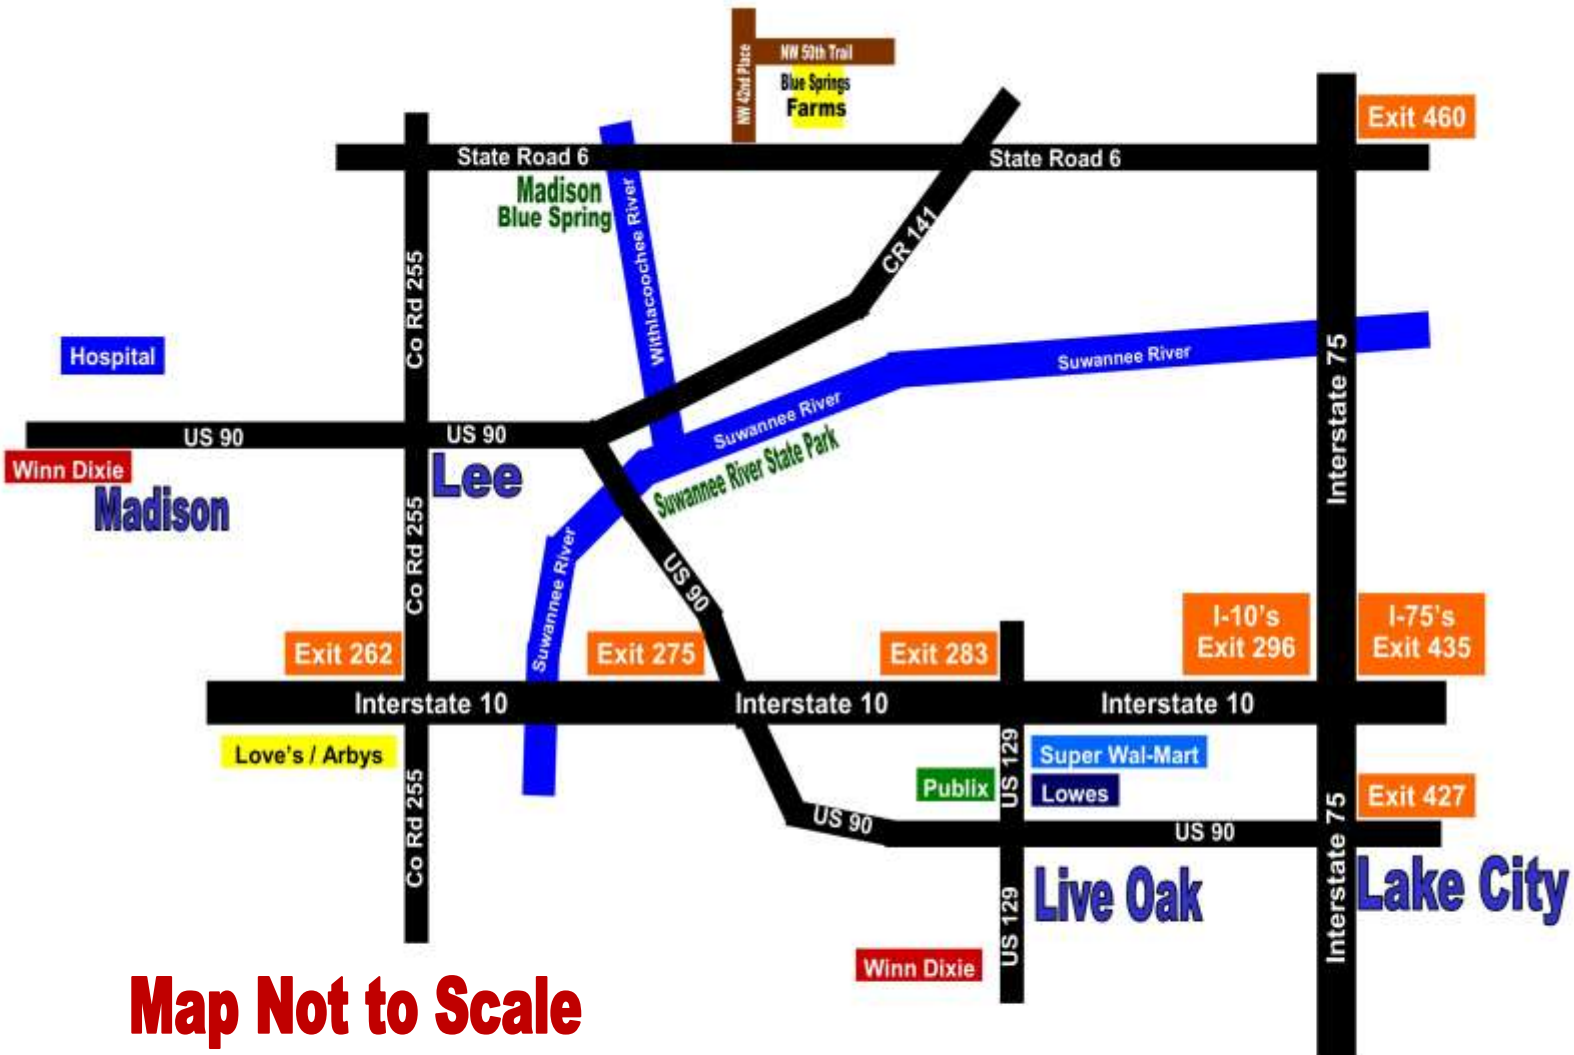

Blue Springs Farms Directions

Directions to Blue Springs Farms

1. Take Interstate 75 to State Road 6 at Exit 460
2. Take State Road 6 West for 8 miles to NW 42nd Place on your RIGHT.
3. Turn RIGHT onto NW 42nd Place and go 2/10 of a mile to NW 50th Trail on your RIGHT.
4. Turn RIGHT onto NW 50th Trail and go 2/10 of a mile to Estate 23 on your RIGHT.
5. Use the Blue Springs Farms Sales Plat to locate the property.

Address of a Home Across the Street from Estate 23 for GPS:

4272 NW 50th Trail, Jasper, FL 32052